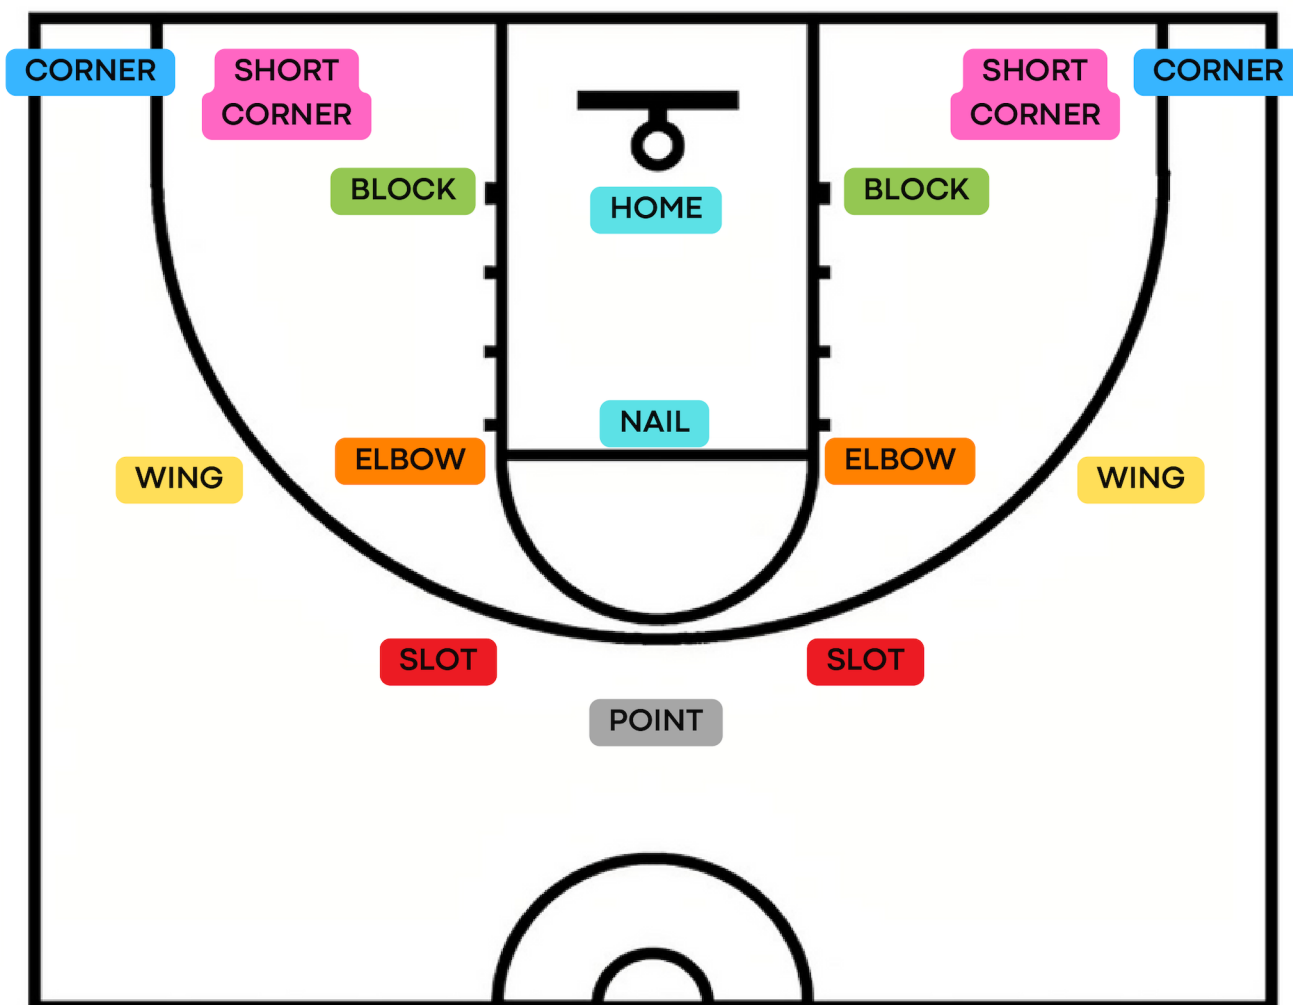

COURT LEGEND

RING HEIGHT:

3.05 METERS (10 FEET)

MINI BALL: 2.60 METERS (8 FEET 6 INCHES)

BALL SIZE (LOCAL COMP & REPS)

U9'S – U12'S: SIZE 5

U13 – U18 GIRLS: SIZE 6

U13 – U14 BOYS: SIZE 6

U15 – U18 BOYS: SIZE 7